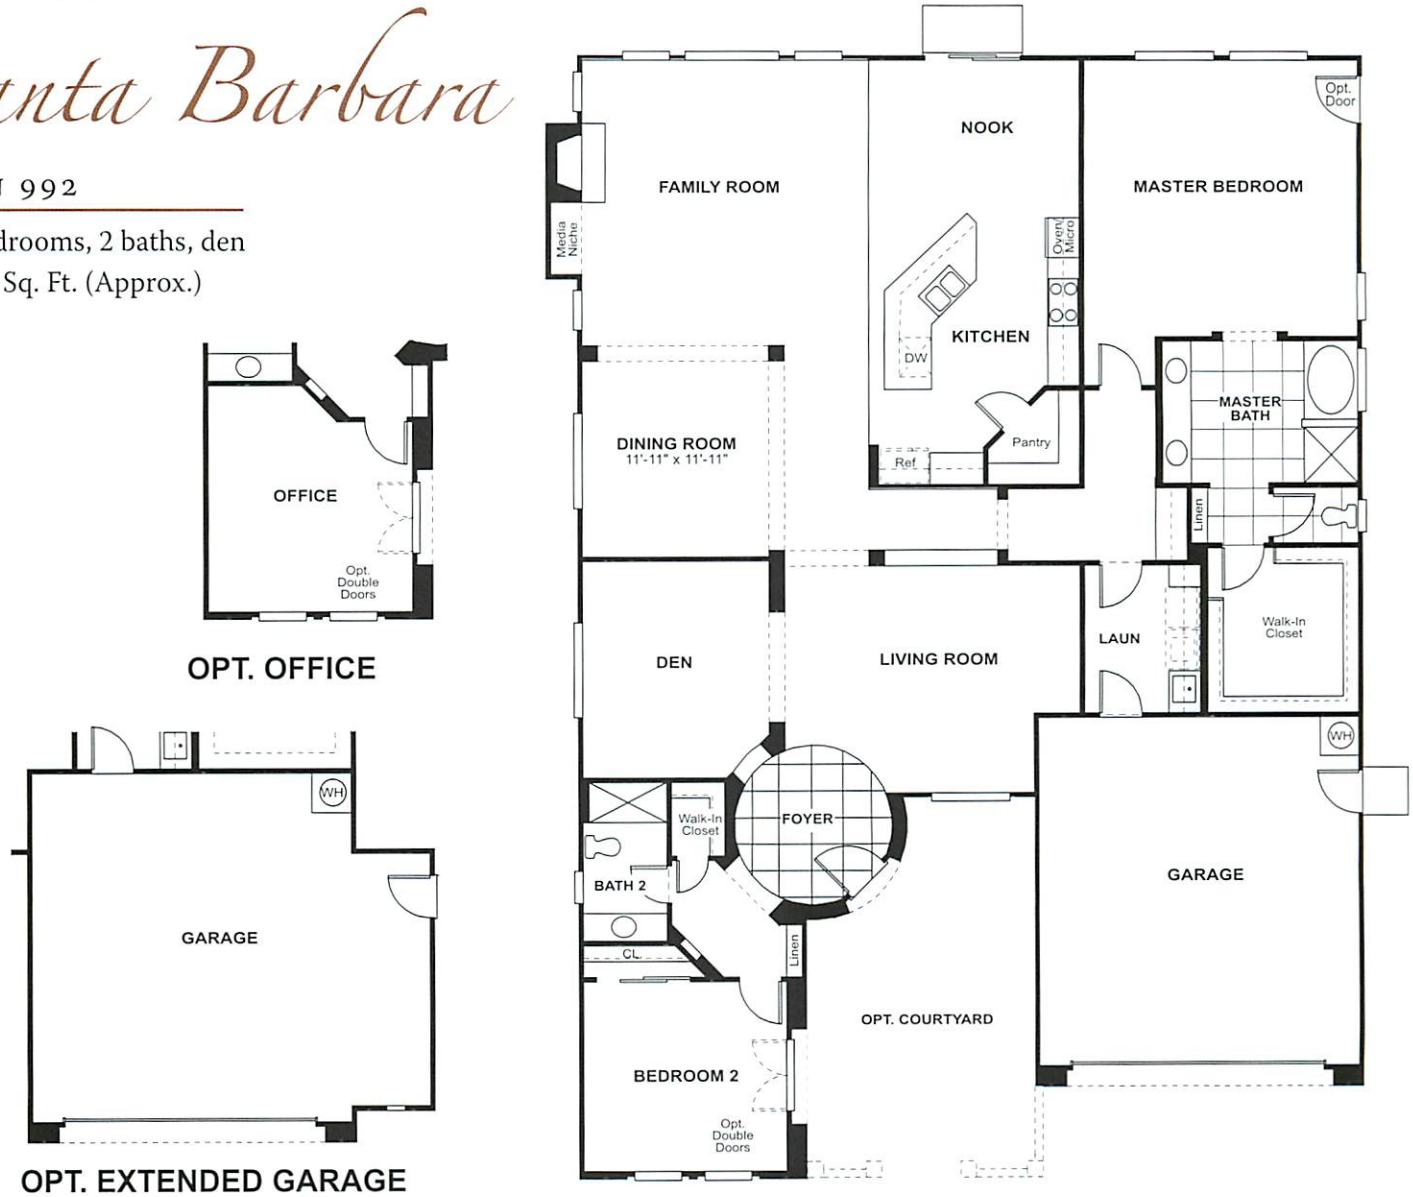

Santa Barbara

PLAN 992

- 2 bedrooms, 2 baths, den
- 2612 Sq. Ft. (Approx.)

ELEVATION A

ELEVATION B

ELEVATION C