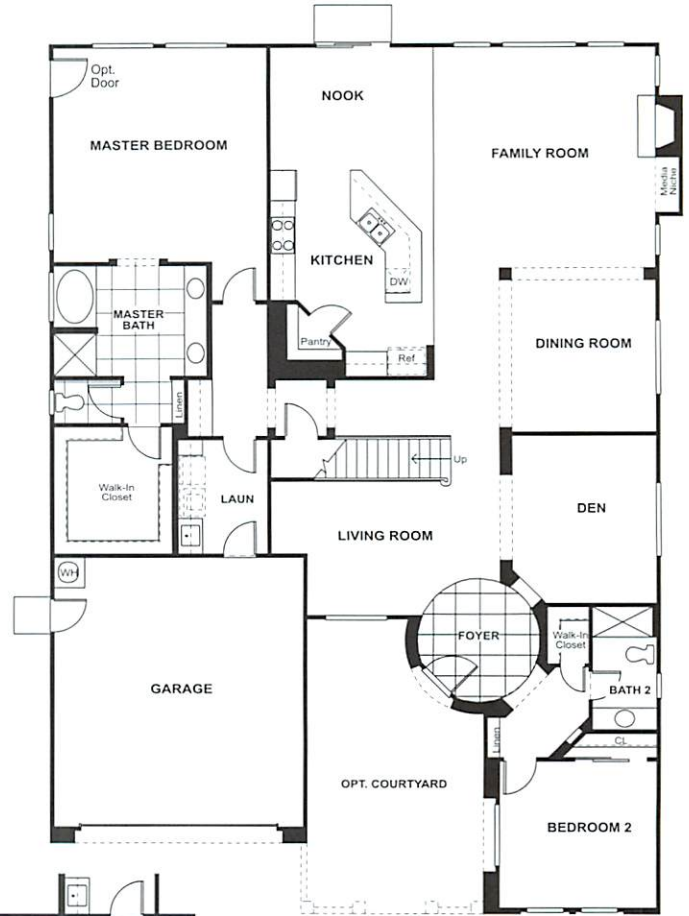

San Francisco

PLAN 994

- 2 bedrooms, 2 baths, den/bonus room
- 3245 Sq. Ft. (Approx.)

SECOND FLOOR

OPT. BEDROOM 3 WITH LOFT

FIRST FLOOR

OPT. EXTENDED GARAGE

OPT. OFFICE

ELEVATION A

ELEVATION B

ELEVATION C