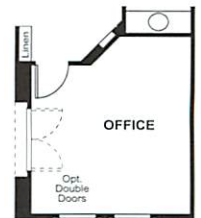

San Francisco

PLAN 994

- 2 bedrooms, 2 baths, den/bonus room
- 3245 Sq. Ft. (Approx.)

SECOND FLOOR

OPT. BEDROOM 3 WITH LOFT

FIRST FLOOR

OPT. EXTENDED GARAGE

OPT. OFFICE

ELEVATION A

ELEVATION B

ELEVATION C