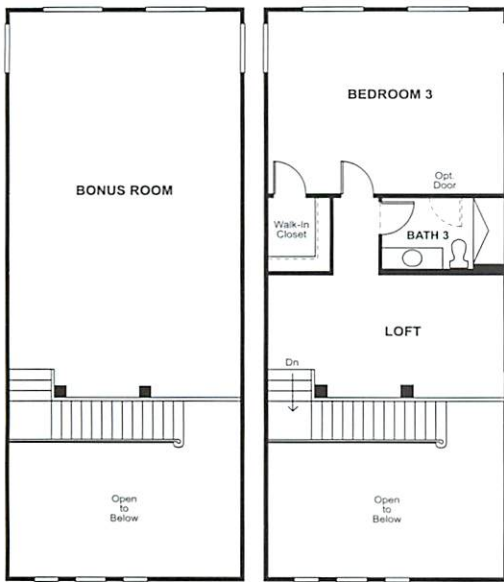

San Francisco

PLAN 994

- 2 bedrooms, 2 baths, den/bonus room
- 3245 Sq. Ft. (Approx.)

SECOND FLOOR

OPT. BEDROOM 3 WITH LOFT

FIRST FLOOR

OPT. EXTENDED GARAGE

OPT. OFFICE

ELEVATION A

ELEVATION B

ELEVATION C