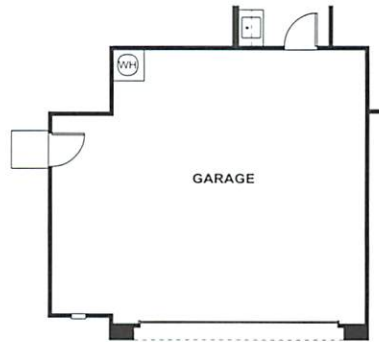

San Francisco

PLAN 994

- 2 bedrooms, 2 baths, den/bonus room
- 3245 Sq. Ft. (Approx.)

SECOND FLOOR

OPT. BEDROOM 3 WITH LOFT

FIRST FLOOR

OPT. EXTENDED GARAGE

OPT. OFFICE

ELEVATION A

ELEVATION B

ELEVATION C